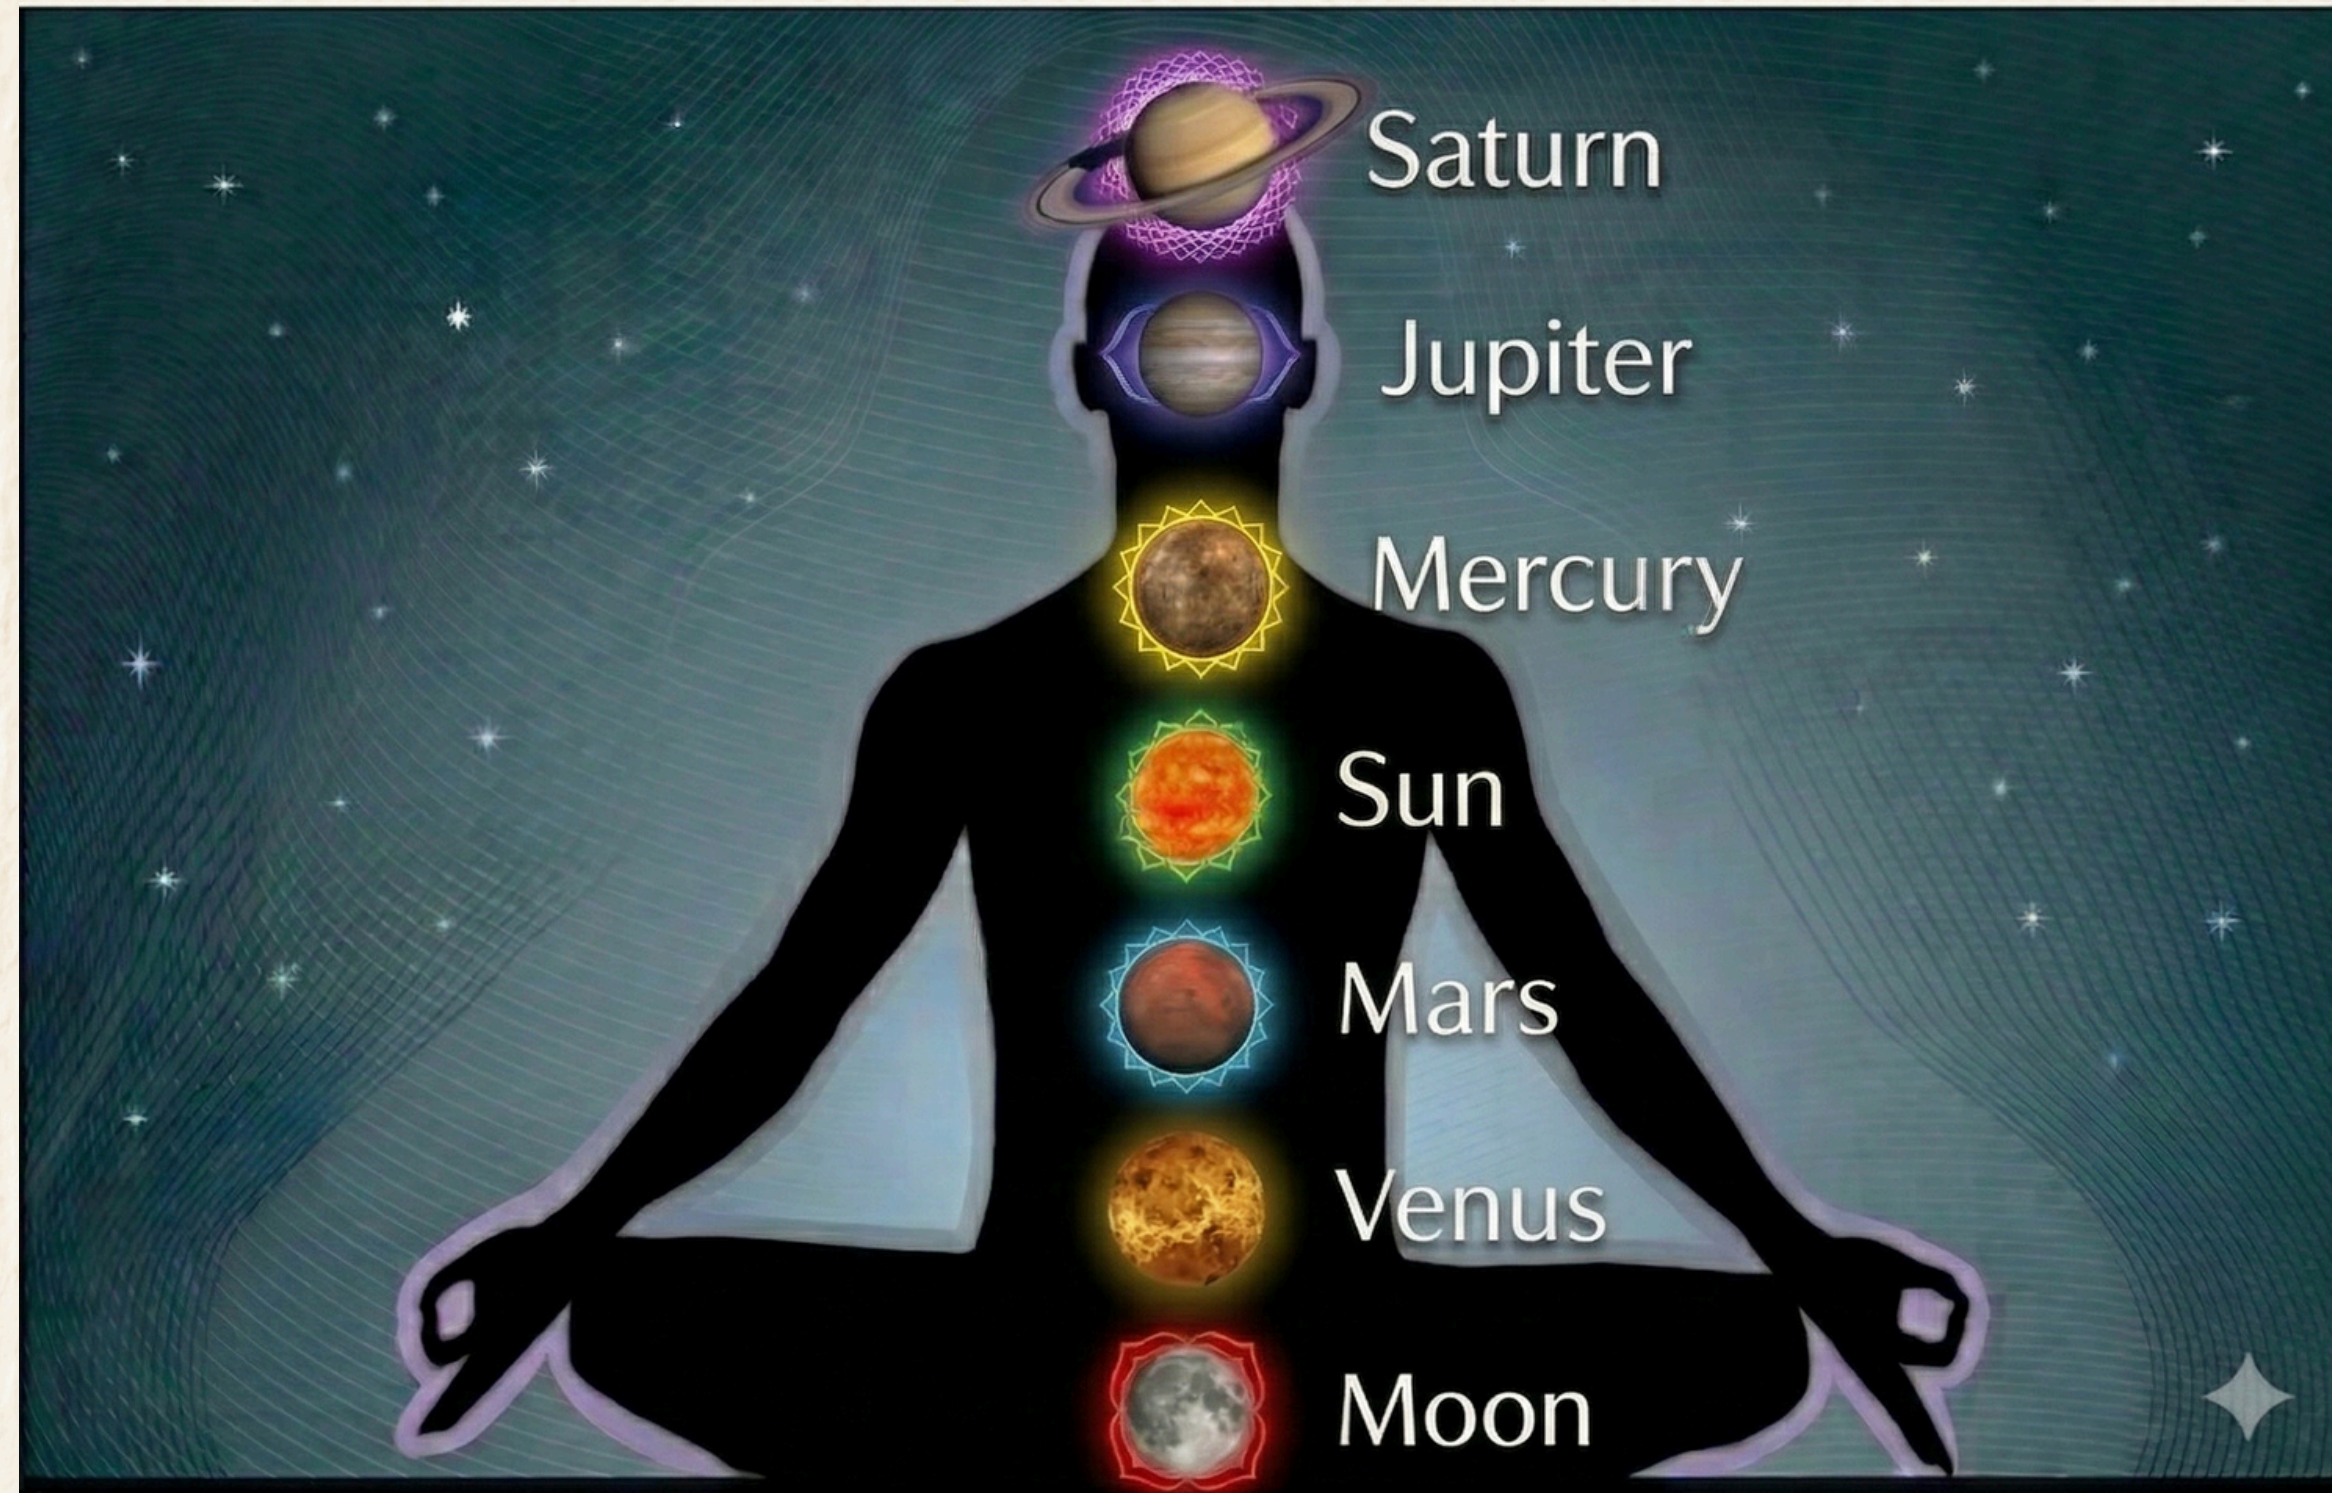

THE LIVING MYSTERY
SCHOOL

Eluña Noelle

12 April 2026

OVERVIEW

01. The Seven Crystal Spheres

02. The Sevenfold Mystery Initiation

03. The Hermetic Layers of the Psyche & The Brain

The Seven
Crystal
Spheres

The Soul's Descent

Chakras & Planets

The Sevenfold

Mystery

Initiation

SPHERE	VICE (SHADOW)	VIRTUE (INITIATORY MASTERY)	ARCHETYPAL LESSON
 Moon	 Illusion, emotional instability	 Purification, receptivity	 Mastery of the subconscious
 ♀	 Lust, attachment	 Sacred love	 Heart awakening
 ♂ Mars	 Wrath, aggression	 Courage, disciplined will	 Sacred action focused, purposeful, sacred construction
 ☉	 Pride, ego inflation	 Sovereignty, authentic selfhood	 Divine identity
 ♿ Mercury	 Deception, trickery, fragmentation	 Truth, discernment	 Clear perception
 ♃ Jupiter	 Greed, domination	 Justice, generosity	 Right rulership
 ♄ Saturn	 Fear, despair, limitation	 Wisdom, transcendence	 Liberation from time/matter