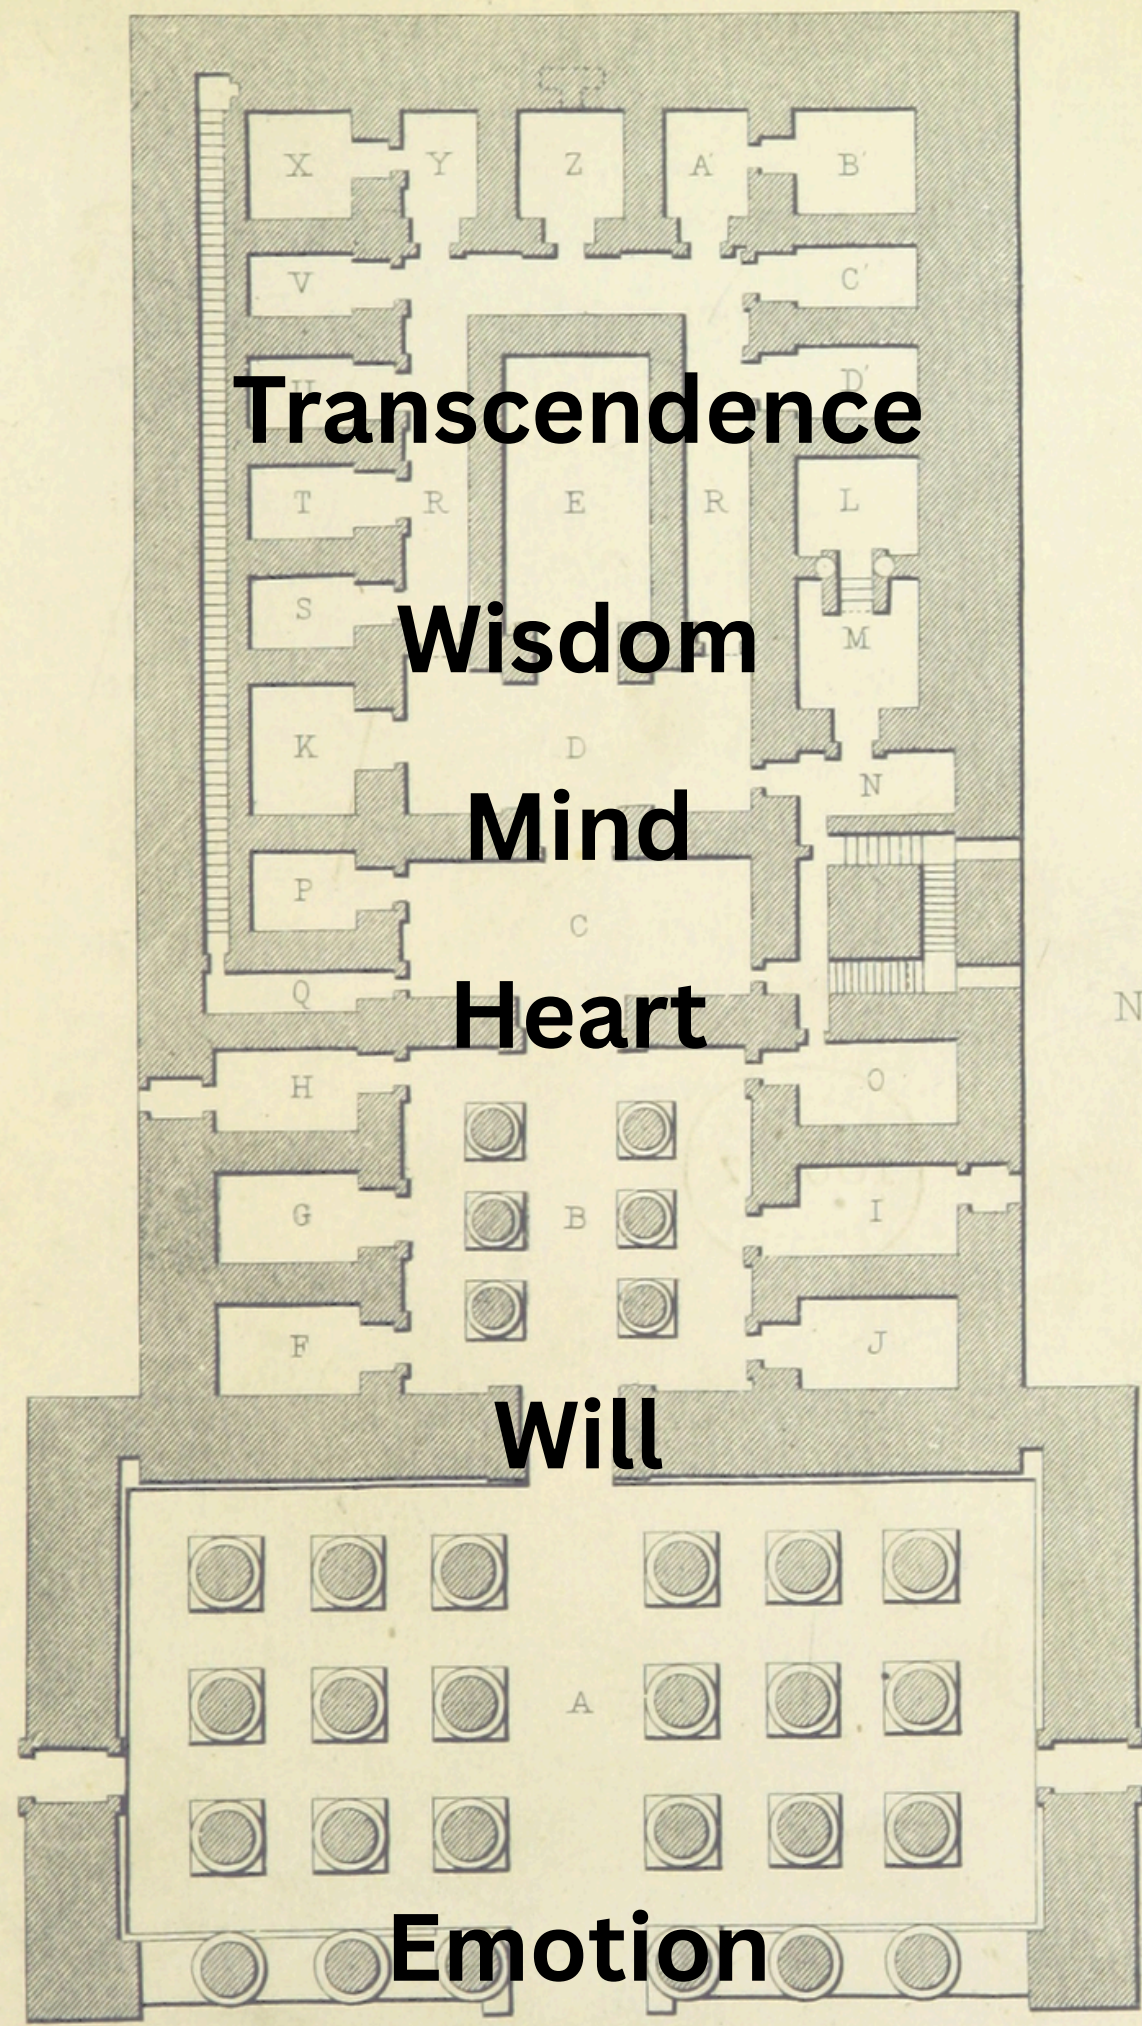

Transcendence

Wisdom

Mind

Heart

Will

Emotion

Instinct